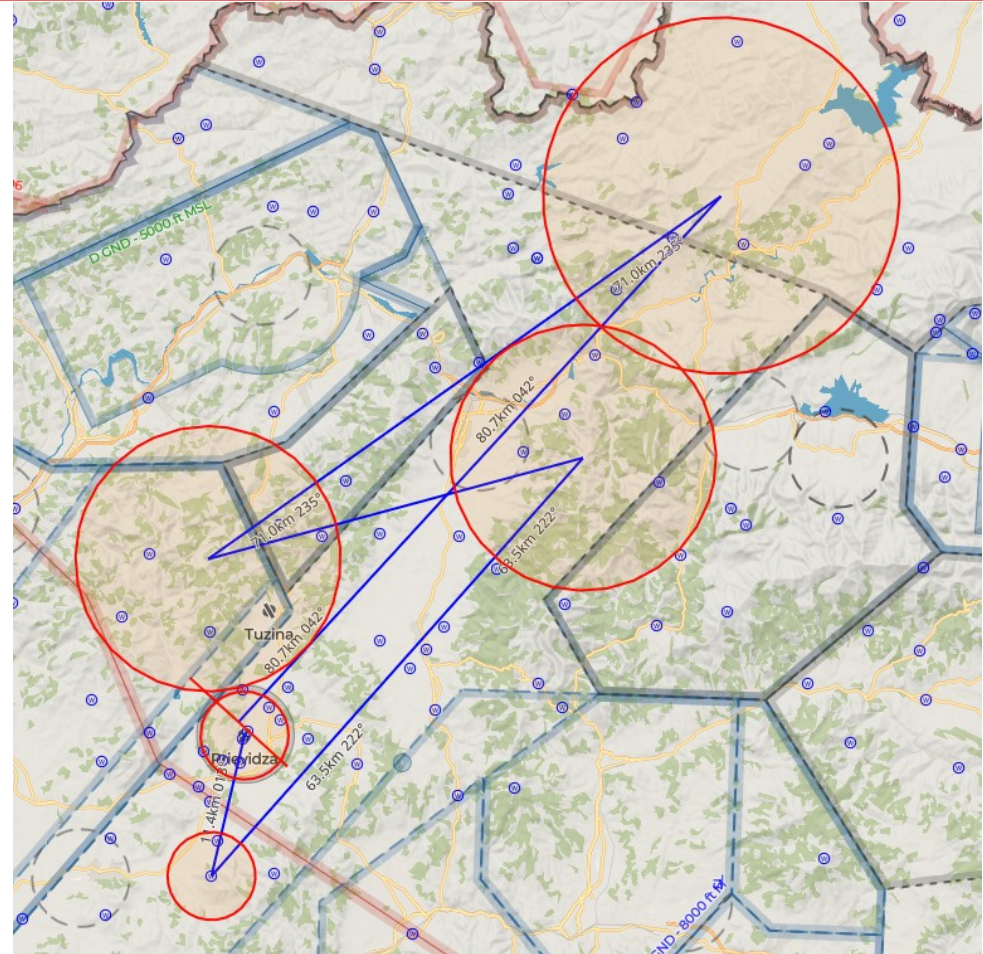

AAT 164.58 – 378.75km

Čas úlohy: 3:15:00

- **Páska 15km**

004 BOJNICE

262 HRUSTIN FLD

037 CICMANY JAVORINKA

126 SKALBINSKY PODZAMOK

508 VTAC UP

001 PRIEVIDZA